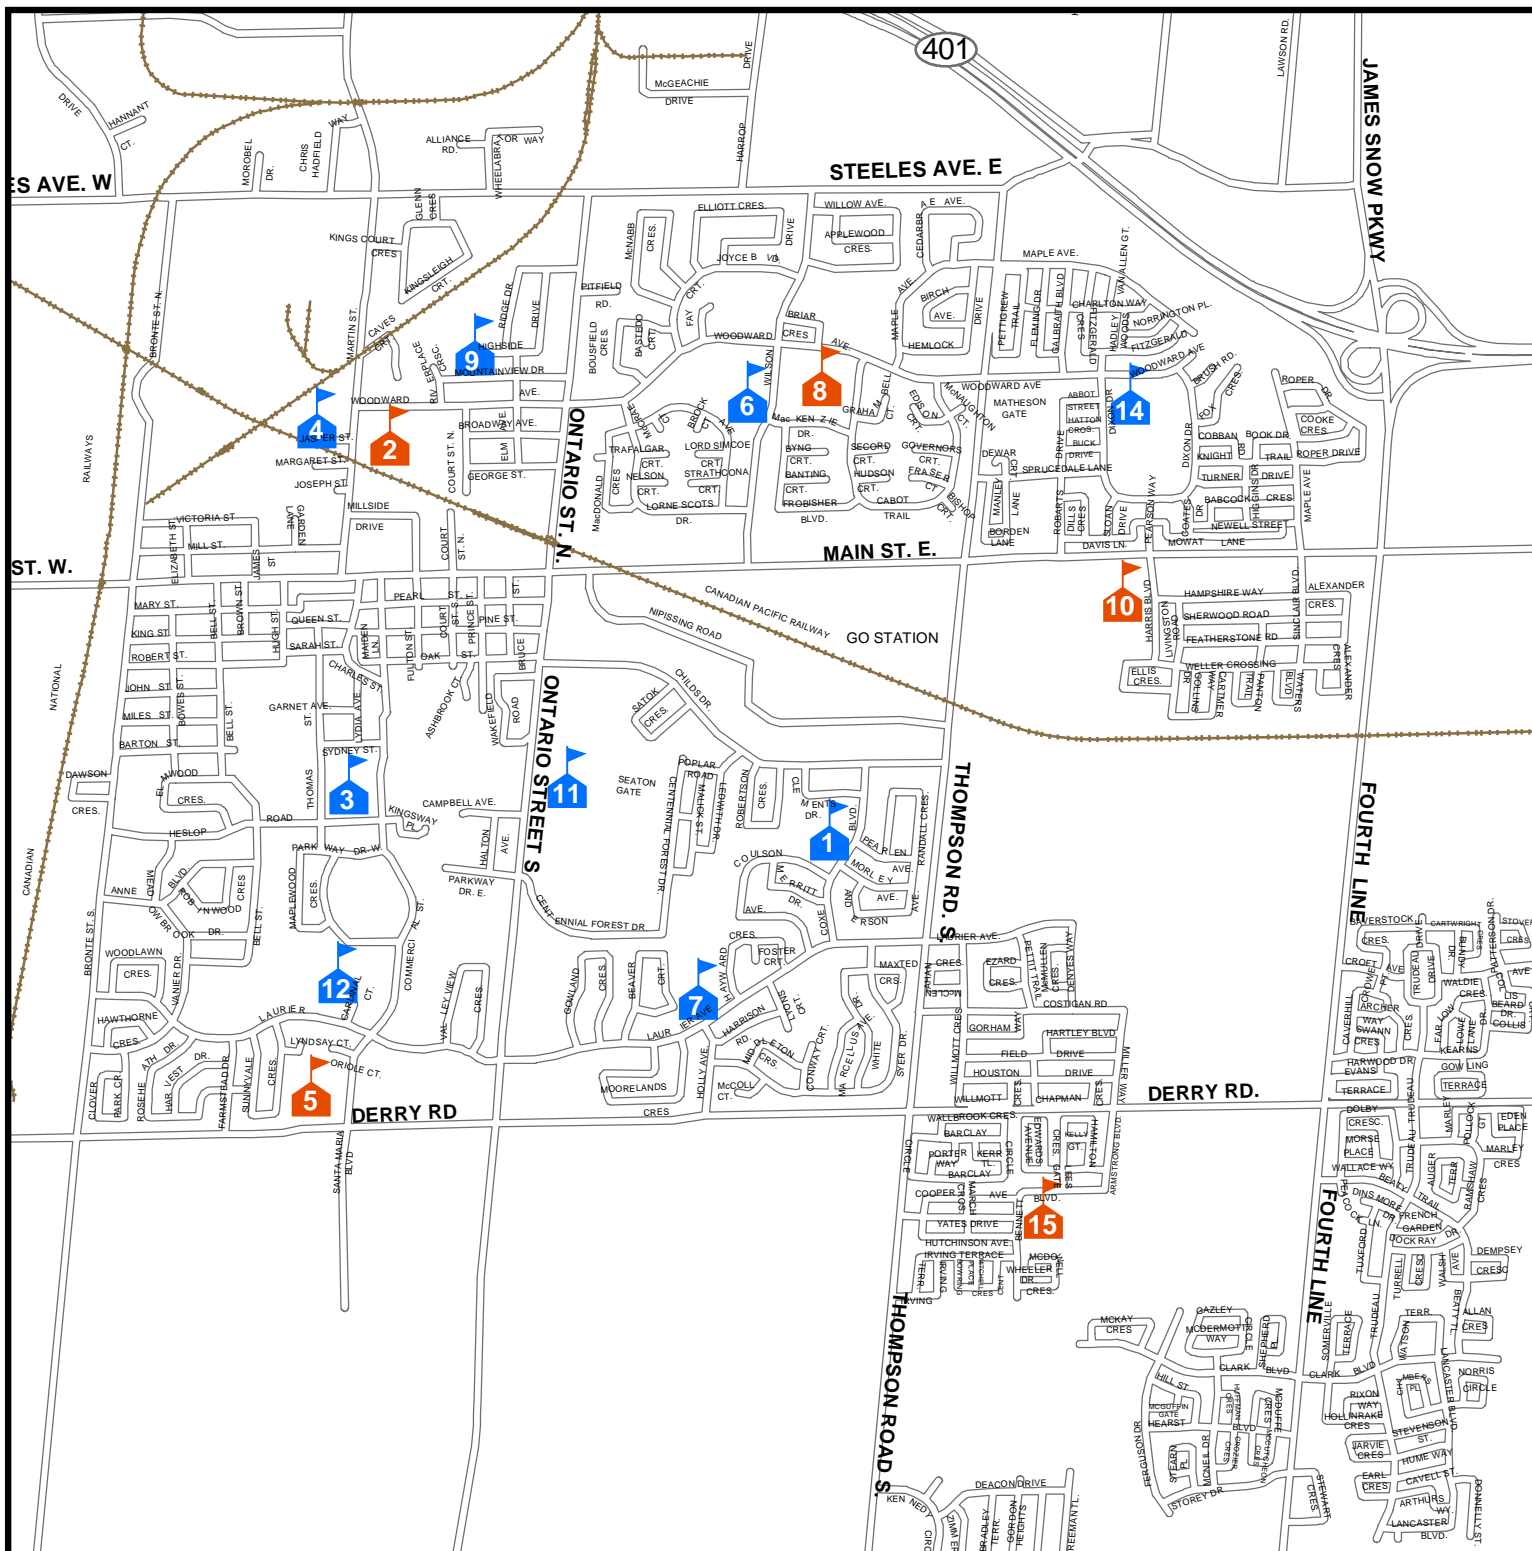

Town of Milton: Schools Locations

Schools

Halton District Schools

- 1. E.W. Foster Public School
- 3. J.M. Denyes Public School
- 4. Martin Street Public School
- 6. Robert Baldwin Public School
- 7. Sam Sherratt Public School
- 9. W.I. Dick Middle School
- 11. E.C. Drury High School
- 14. Chris Hadfield Public School

Halton District Separate Schools

- 2. Holy Rosary Separate School
- 5. Our Lady of Victory Separate School
- 8. St. Peter's Separate School
- 10. Bishop Reding Secondary School
- 15. Guardian Angels Separate School *
Opening September 2004